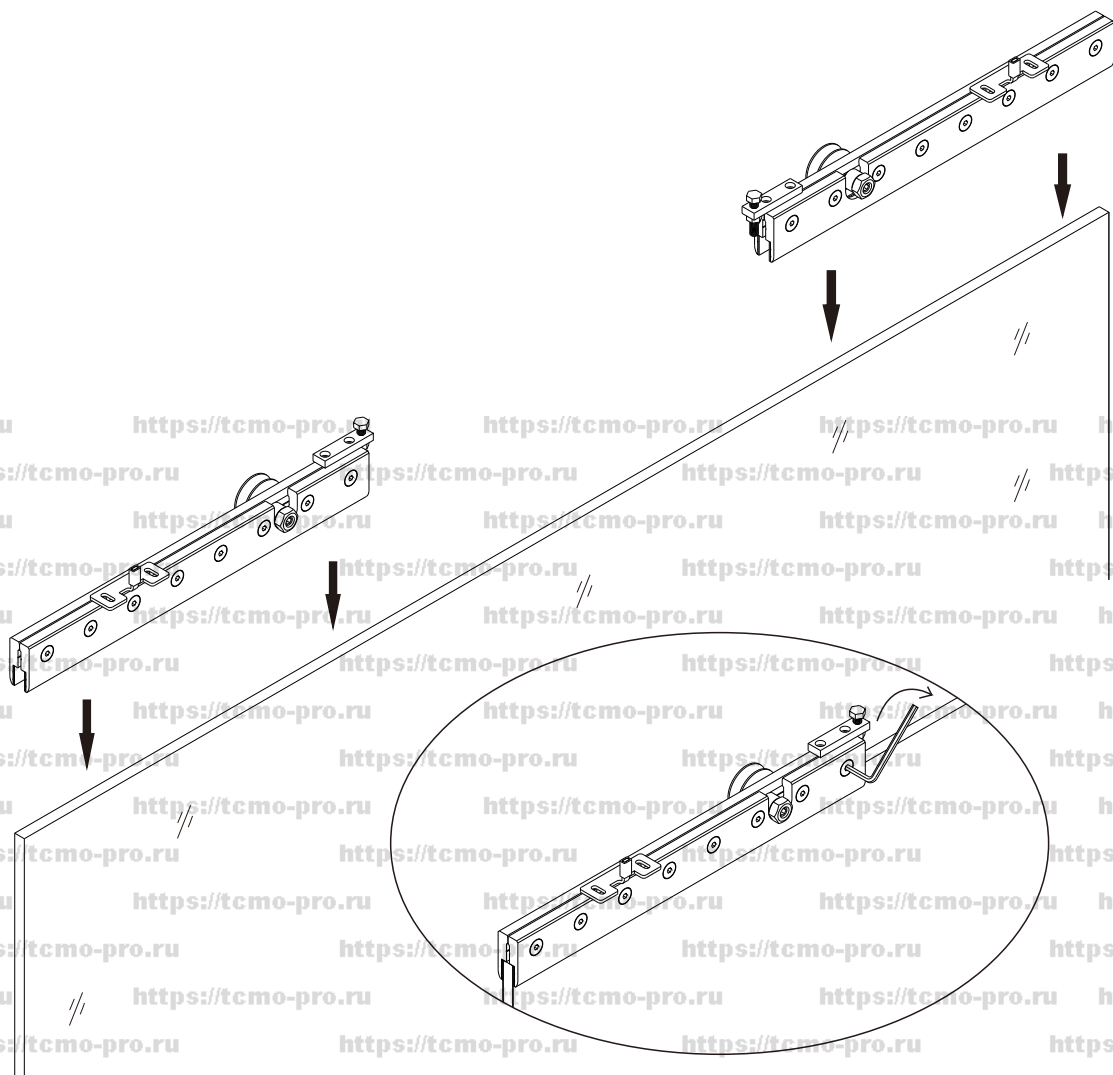

# 2

BH=The height from Screw's hole to Ground  
 LDH=The height of door hole  
 TH=The height of glass door  
 GH=The total height of installation

4

5

6

7