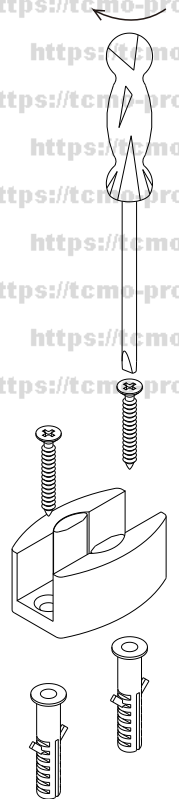

# 2

BH=The height from Screw's hole to Ground  
 LDH=The height of door hole  
 TH=The height of glass door  
 GH=The total height of installation

4

5

6

7