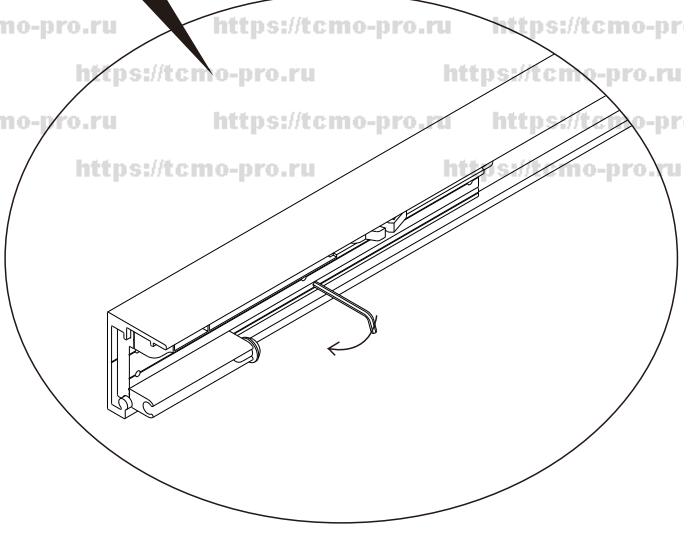

# 2

BH=The height from Screw's hole to Ground  
 LDH=The height of door hole  
 TH=The height of glass door  
 GH=The total height of installation

4

5

6

7