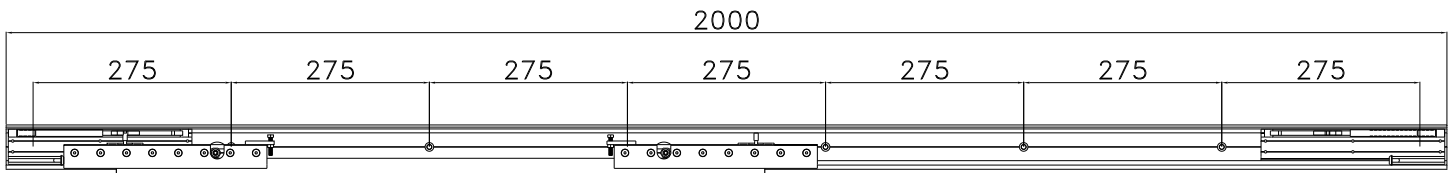

# 2

BH=The height from Screw's hole to Ground  
 LDH=The height of door hole  
 TH=The height of glass door  
 GH=The total height of installation

4

5

6

7