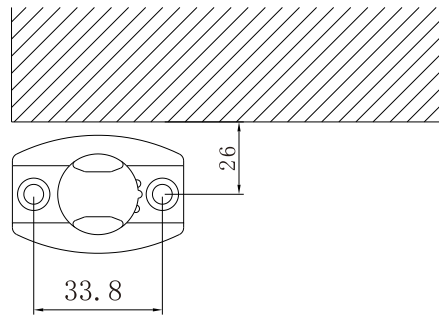

# 2

BH=The height from Screw's hole to Ground  
 LDH=The height of door hole  
 TH=The height of glass door  
 GH=The total height of installation

4

5

6

7