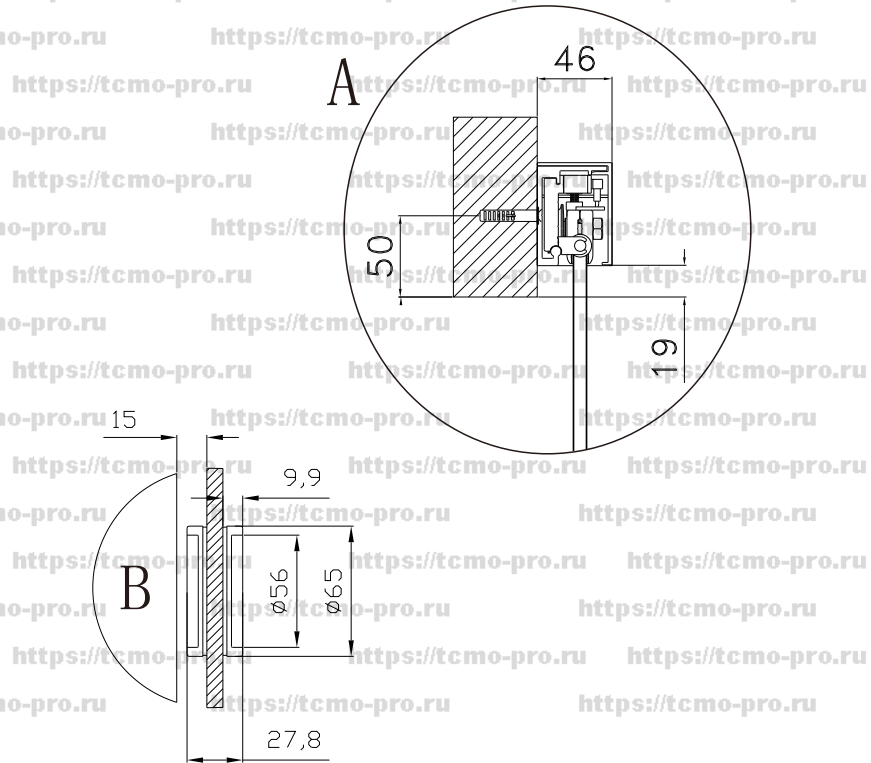

# 2

BH=The height from Screw's hole to Ground  
 LDH=The height of door hole  
 TH=The height of glass door  
 GH=The total height of installation

4

5

6

7