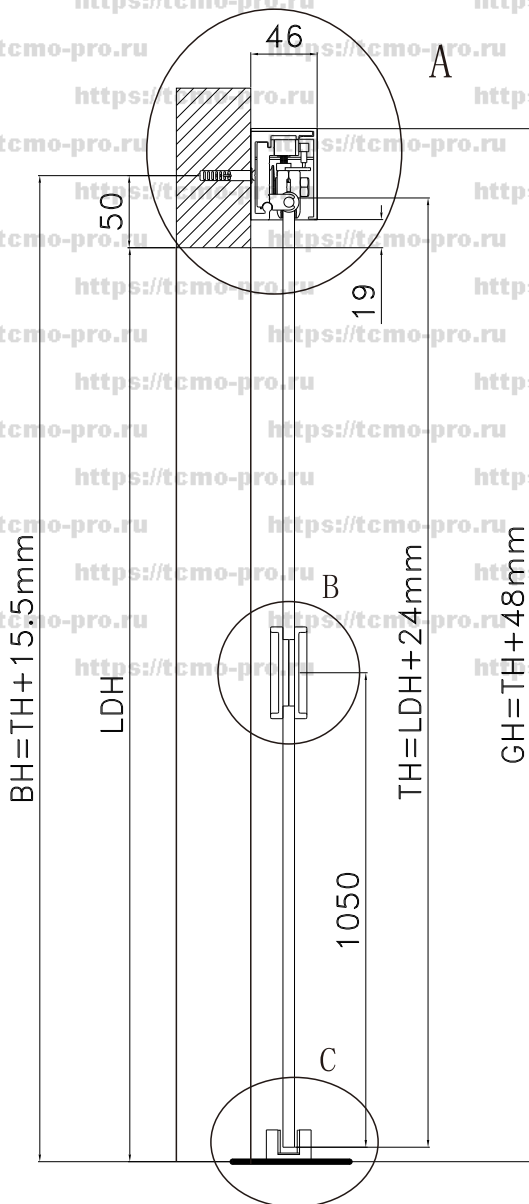

# 2

BH=The height from Screw's hole to Ground  
 LDH=The height of door hole  
 TH=The height of glass door  
 GH=The total height of installation

4

5

6

7