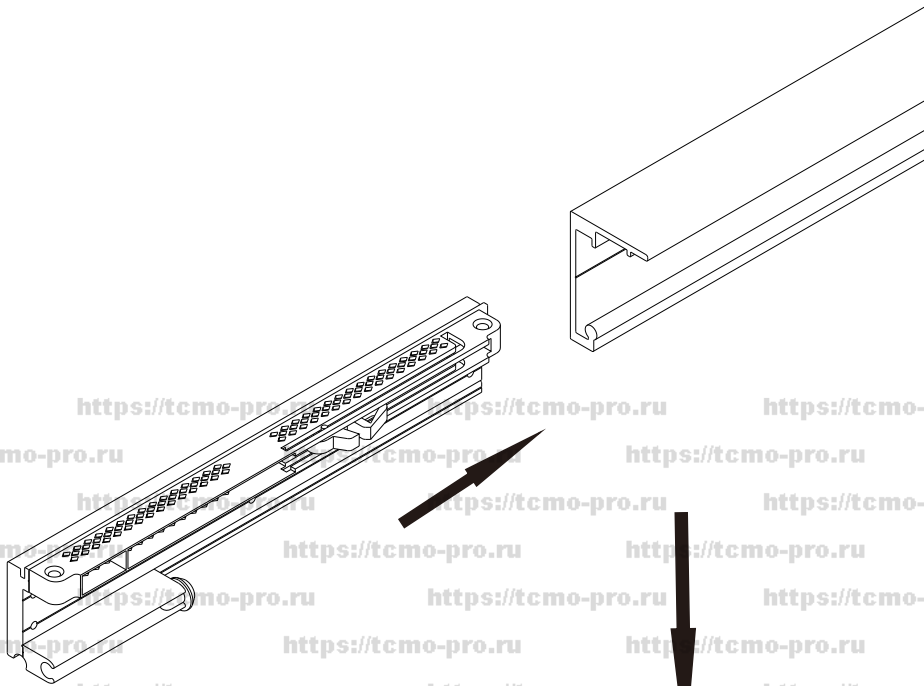

# 2

BH=The height from Screw's hole to Ground  
 LDH=The height of door hole  
 TH=The height of glass door  
 GH=The total height of installation

4

5

6

7