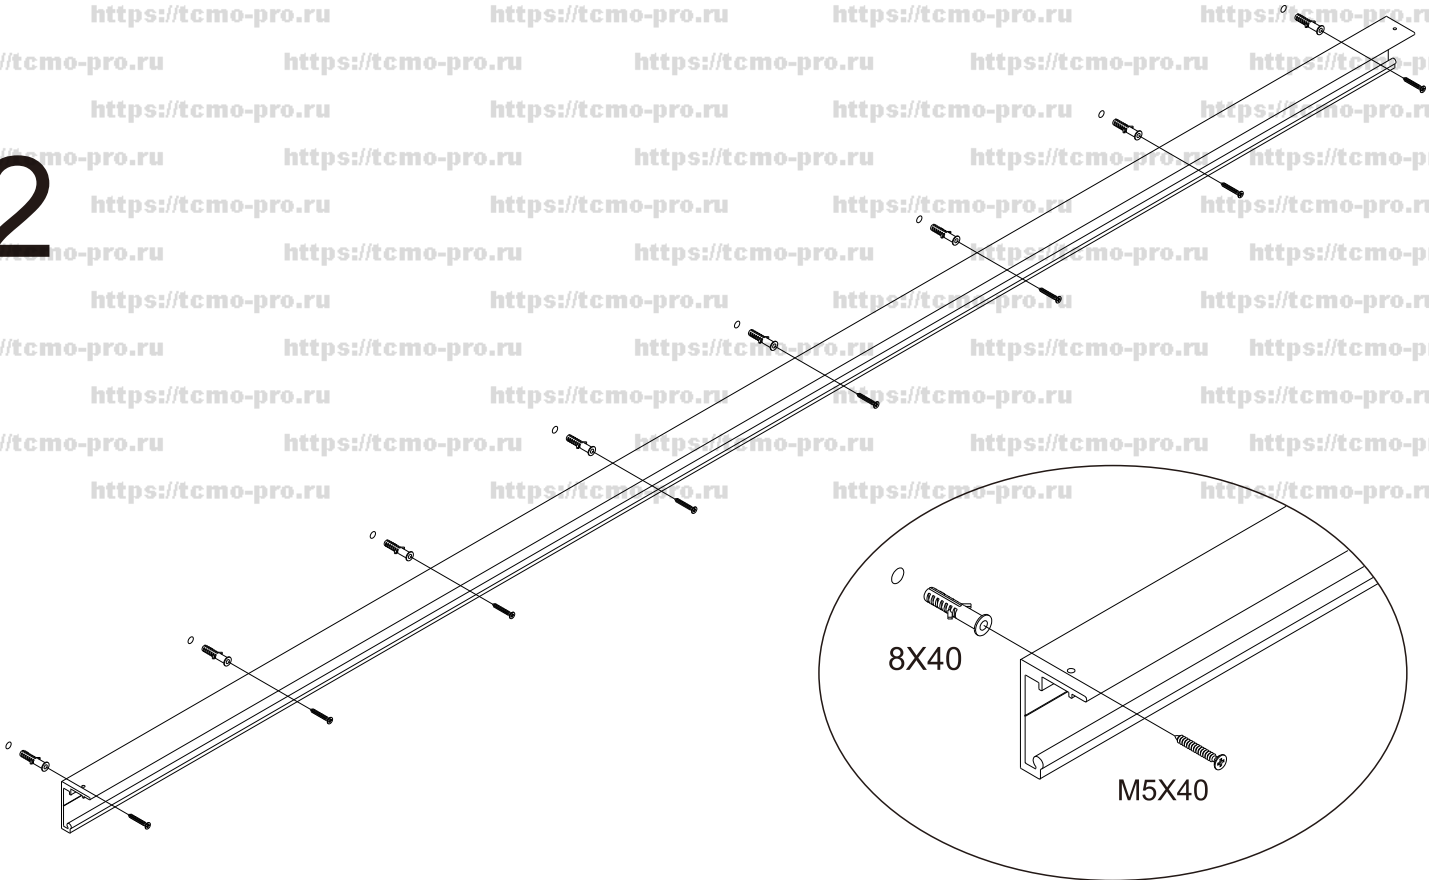

# 2

BH=The height from Screw's hole to Ground  
 LDH=The height of door hole  
 TH=The height of glass door  
 GH=The total height of installation

4

5

6

7